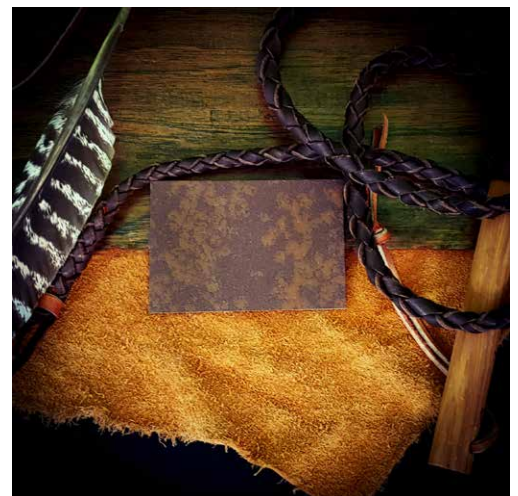

AN AUTHENTIC RUST LOOK WITHOUT THE COMPROMISE

Color Information:

Solar Reflectance Index: 32
Gloss: 1 GU
Light Reflectance Value: 8

Inquire with Long
Creek Steel for
available panel
profiles!

About Long Creek Steel

Trusted For Over 15 Years

Long Creek Steel is a locally owned metal roof and wall manufacturer based in Beresford, South Dakota. Long Creek operates a state-of-the-art manufacturing facility, conveniently located at exit #56 off of I-29. Our goal at Long Creek Steel is to create customer loyalty by prioritizing customer service, product quality, and company integrity.

Conveniently located at exit #56 off of I-29, Beresford, SD

Finish Developed by steelscape

Your Expert In Painted Metal

Steelscape is a leading provider of painted steel for the building and construction industry, supplying hundreds of product manufacturers and fabricators throughout the United States. Steelscape's focus on innovation and customer partnerships enable the development of contemporary metal roof finishes including printed designs, textures, and ultra-matte finishes.

Learn more at www.steelscape.com.

605.372.3279

Long Creek Steel

*28778 Superior Place
Beresford, SD 57004*

www.LongCreekSteel.com